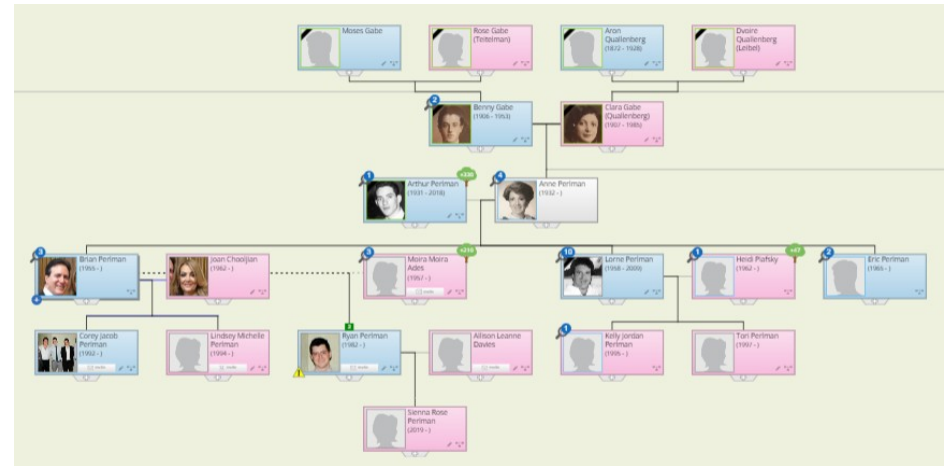

Organizing Information in Trees

- Helps represent complexity
- Add documents, photos
- Many sources